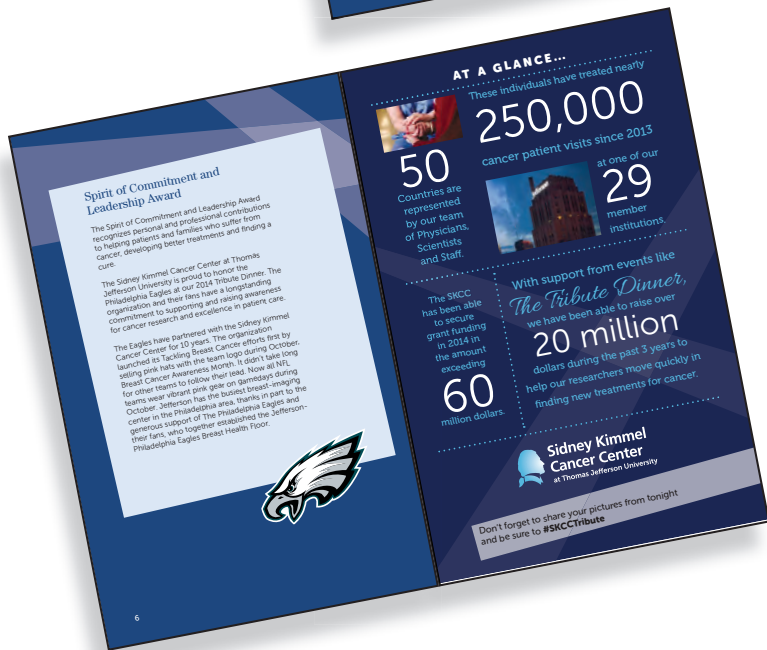

Jefferson
Philanthropy Report

Friends Journal
Media Kit

Book Covers

DL Financial Management LLC
Logo, Business Cards, Folder

Jefferson Tribute Dinner
Program Book, Invitation, Event Signs, Slides,

James C. Schell, Renovations
Identity